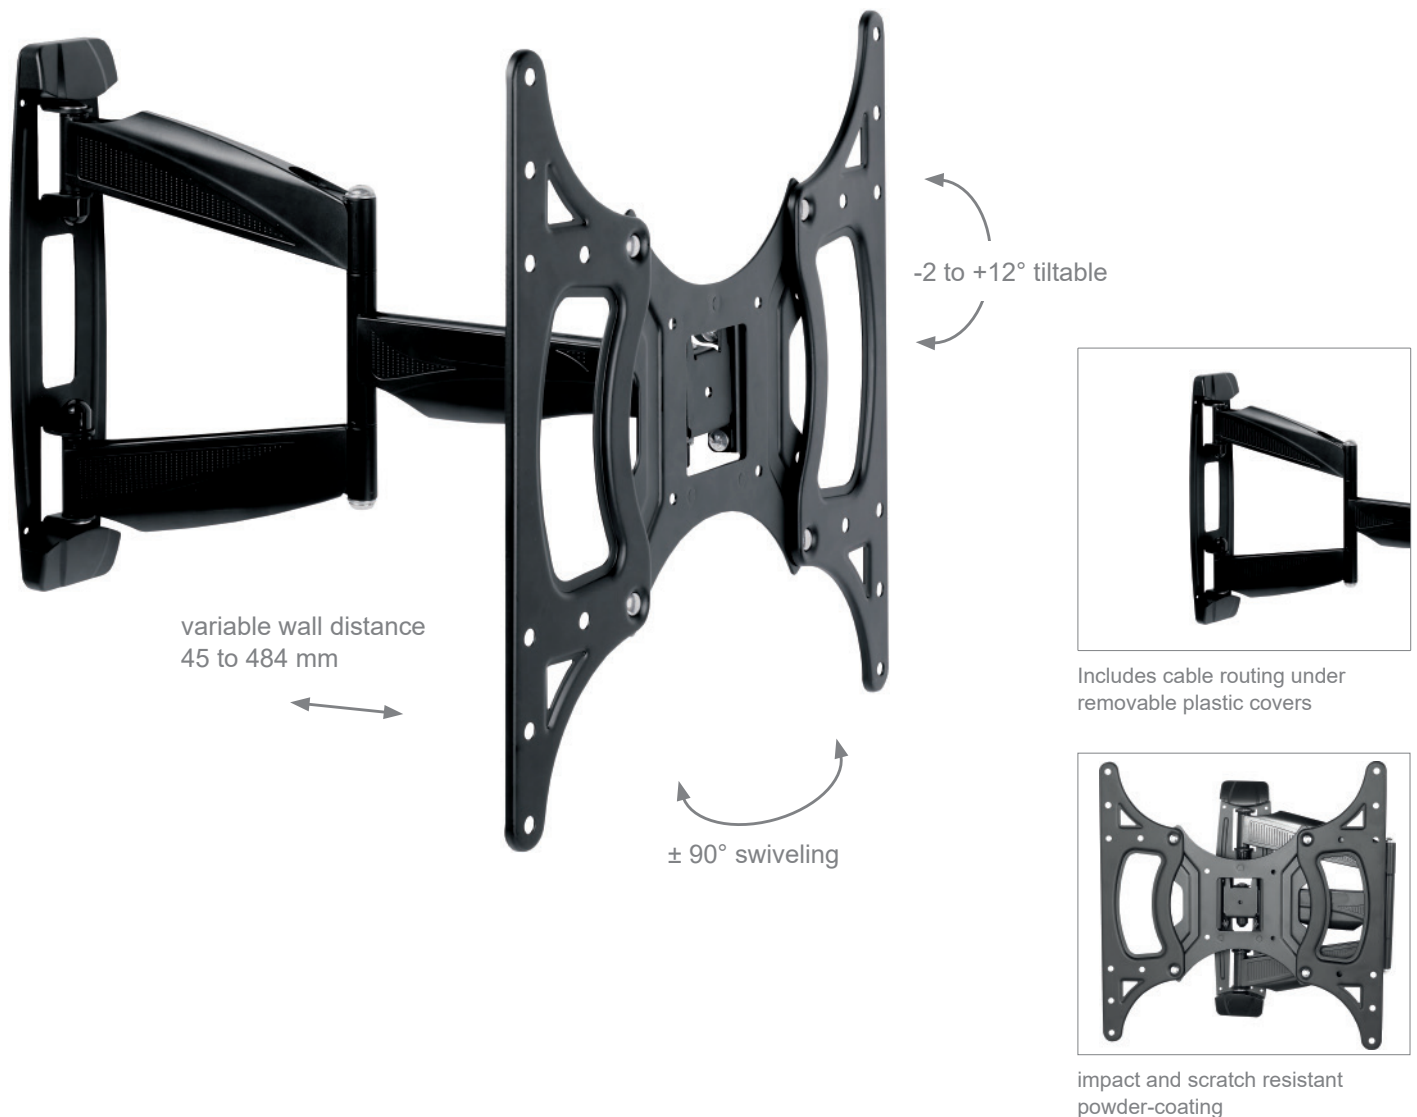

WH-Synchron 41

fullmotion wall mount

Item no.: 2061-1

The WH Synchron 41 is a fully movable wall mount for a screen from 32 up to 50" / 81 - 127 cm.

The wall mount offers, thanks to the stable wall extensions with three pivot joints, the possibility to advance the screen to such an extent that it can be swiveled continuously at an angle of up to $\pm 90^\circ$ to the wall (depending on the screen size). The wall distance is adjustable between 45 and 484 mm.

The screen can be used in landscape as well as portrait orientation (depends on screen size).

The mounting standards up to VESA 400 x 400 mm are supported.

The inclination of the screen can be continuously adjusted between -2 and $+12^\circ$. This and the large swivel range always allow a perfect alignment of the viewing angle.

Removable plastic covers ensure clean cable routing along the extension arms.

The load capacity of the system is 30 kg.

WH-Synchron 41

fullmotion wall mount

Item no.: 2061-1

- for screens from 32 up to 50" (81 - 127 cm)
- Landscape or portrait format possible
- incl. VESA mount, VESA 400 × 400 mm max.
- variable distance to wall
45 mm min. - 484 mm max.
- 30 kg maximum load
- tiltable -2 to +12°
- swiveling ± 90° (depending on screen width)
- Colour: black
- including cable routing under
removable plastic covers
- 3 pivot joints